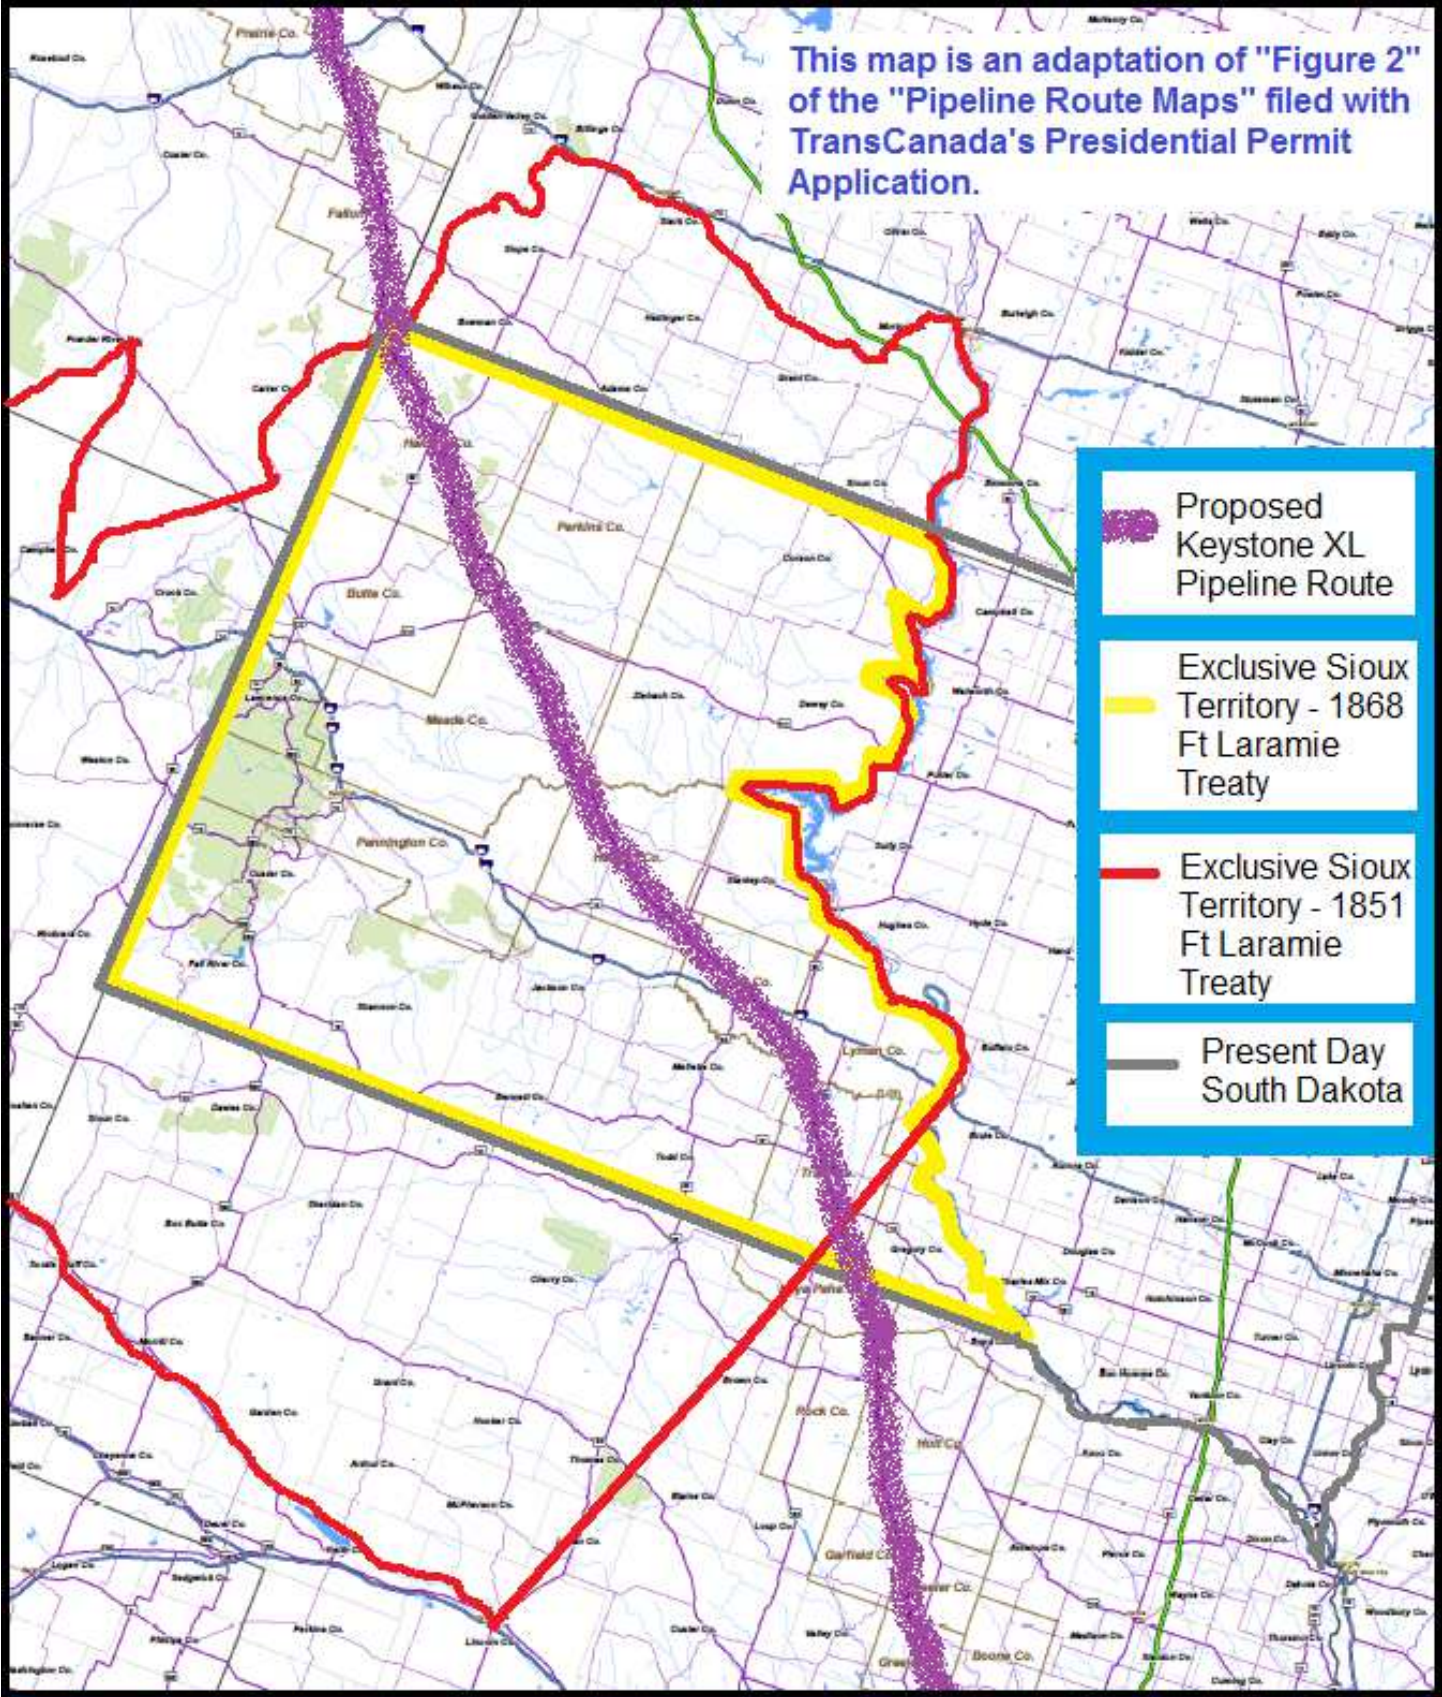

This map is an adaptation of "Figure 2" of the "Pipeline Route Maps" filed with TransCanada's Presidential Permit Application.

-  Proposed Keystone XL Pipeline Route
-  Exclusive Sioux Territory - 1868 Ft Laramie Treaty
-  Exclusive Sioux Territory - 1851 Ft Laramie Treaty
-  Present Day South Dakota